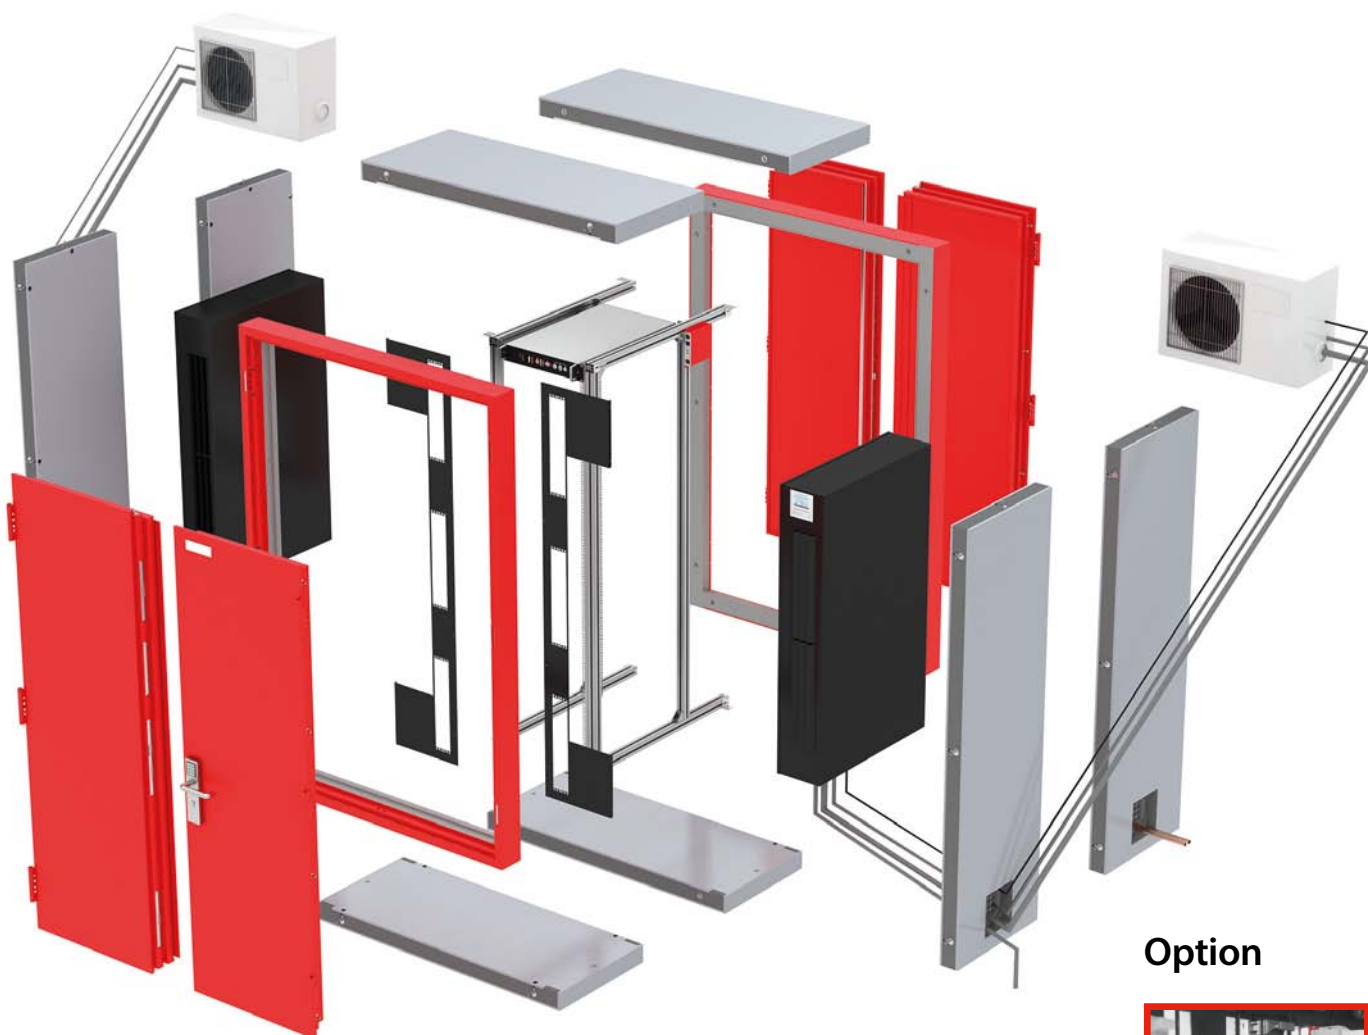

DCS IT-Safe

The modular compact data centre for the security of your IT infrastructure

- High-availability IT protection for less than 2 m²
- Can be expanded, disassembled and reassembled
- Capacity of up to 56U or 62U
- Investment security – grows along with requirements
- Maximum protection against physical hazards
- EI 90 system test conforming to EN 1363
- Self-locking double-leaf door as standard
- Rack with 1200 mm installation depth as standard
- Includes air conditioner and access control
- Air conditioning unit conforms to industry standard (continuous operation)
- Redundant air conditioning possible from 800 mm rack width onwards

Features

Compact split unit
(cooling)

Access control

Hard / soft fittings

19" rack(s)

Option

Copper or fibre optic
data cabling

Other options