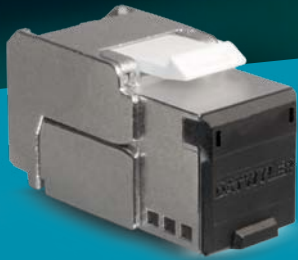

**↓ 'CLICK'
and ready!**

New RJ45 Compact Module SAVES SPACE AND TIME!

- . quick connection
- . up to 48 ports per 1U
- . 360° shield contacting
- . no cable tie is needed

- . easy opening and re-connection
- . Keystone format
- . certified by GHMT and FORCE

Figure	Article No.	Description	Colour	PU
	418069	KS-TC Plus Cat.6 _A RJ45 module, tool-less, shielded	metal	12 pcs.
	418099	KS 48x-a patch panel, angled, 19" 1U, for 48 KS-TC Plus modules	black	1 pc.
	418120	KS 48x patch panel, straight, 19" 1U, for 48 KS-TC Plus modules	black	1 pc.
	4000099	KS 24x-a patch panel, angled, 19" 1U, for 24 KS-TC Plus modules	black	1 pc.
	418019	KS 24x patch panel, straight, 19" 1U, for 24 KS-TC Plus modules	black	1 pc.
	418020	KS 24x patch panel, straight, 19" 1U, for 24 KS-TC Plus modules	grey	1 pc.