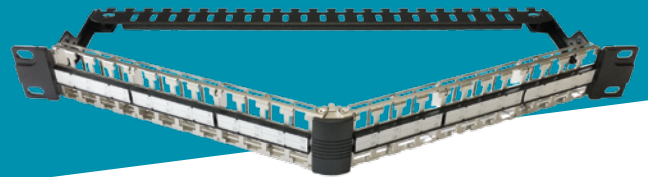

**↓ 'CLICK'
and ready!**

New RJ45 Compact Module SAVES SPACE AND TIME!

- . quick connection
- . up to 48 ports per 1U
- . 360° shield contacting
- . no cable tie is needed

- . easy opening and re-connection
- . Keystone format
- . certified by GHMT and FORCE

Figure	Article No.	Description	Colour	PU
	418069	KS-TC Plus Cat.6 _A RJ45 module, tool-less, shielded	metal	12 pcs.
	418099	KS 48x-a patch panel, angled, 19" 1U, for 48 KS-TC Plus modules	black	1 pc.
	418120	KS 48x patch panel, straight, 19" 1U, for 48 KS-TC Plus modules	black	1 pc.
	4000099	KS 24x-a patch panel, angled, 19" 1U, for 24 KS-TC Plus modules	black	1 pc.
	418019	KS 24x patch panel, straight, 19" 1U, for 24 KS-TC Plus modules	black	1 pc.
	418020	KS 24x patch panel, straight, 19" 1U, for 24 KS-TC Plus modules	grey	1 pc.